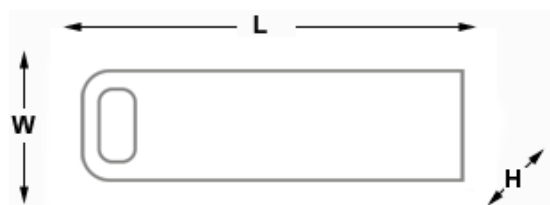

### Product Dimensions

Inches: 1.77" x 0.49" x 0.17"  
 Millimeters: 45 x 12.5 x 4.5

**Warranty:** 3 Years